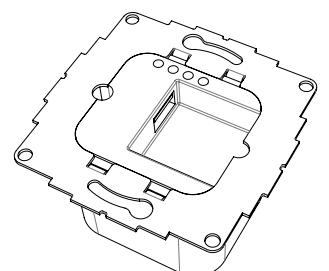

Companion Wall is a simple and pretty tablet wall mount. It is made from high-grade precisely machined aluminium, with powder coated surface finishing.

Product characteristics

vertically
or horizontally
mounted on a wall

cable hidden
in the mount

magnetic
casing lock
& security screw

Accessories

full backplate
with double-sided tape
for installation on glass

Rotation Unit

USB socket
or PoE adapter

black powder
coated - RAL 9005