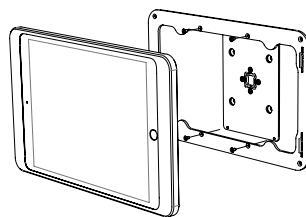

Companion Wall is a simple and pretty tablet wall mount. It is made from high-grade precisely machined aluminium, with powder coated surface finishing.

Product characteristics

vertically
or horizontally
mounted on a wall

cable hidden
in the mount

magnetic
casing lock
& security screw

Accessories

full backplate
with double-sided tape
for installation on glass

Rotation Unit

USB socket
or PoE adapter

black powder
coated - RAL 9005

white powder
coated - RAL 9016

anthracite powder
coated - RAL 7016

Companion Wall for iPad 10.2" / 10.5"

Companion Wall for Samsung Tab A7 10.4"

Companion Wall for Samsung Tab A8 10.5"

Companion Wall for Microsoft Surface Go (1, 2, 3)