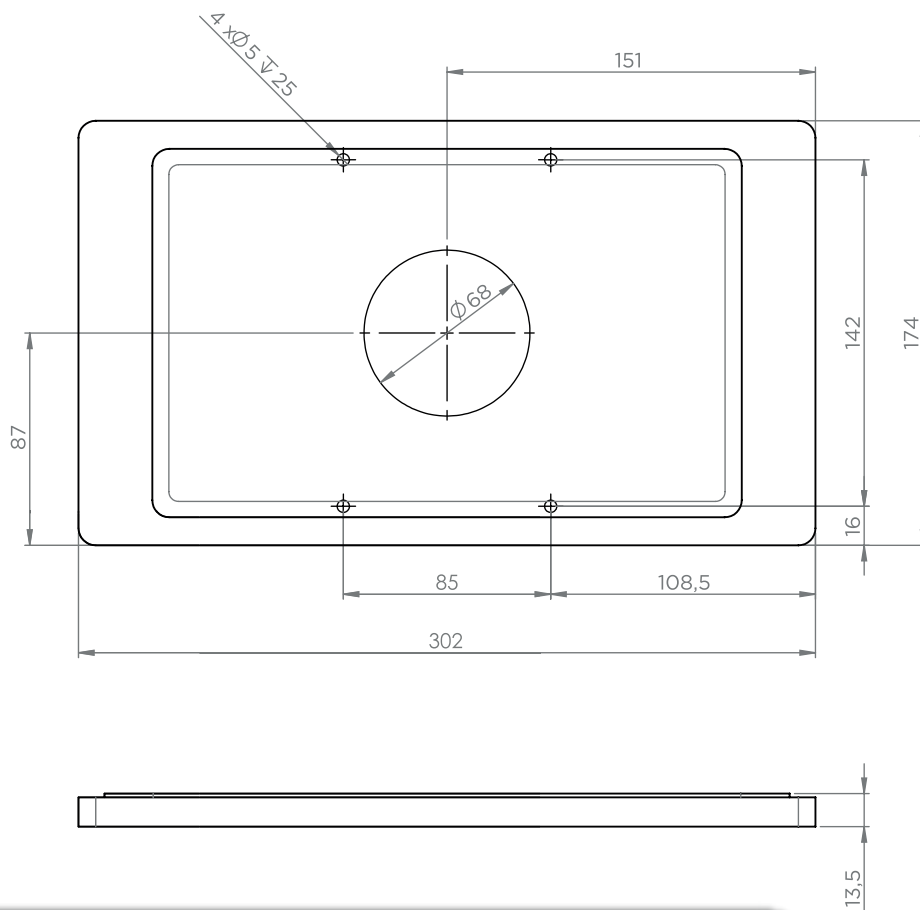

cable hidden
in the mount

magnetic
casing lock
& security screw

Accessories

full backplate
with double-sided tape
for installation on glass

Rotation Unit

USB socket
or PoE adapter

black powder
coated - RAL 9005

white powder
coated - RAL 9016

anthracite powder
coated - RAL 7016

Companion Wall for iPad 10.2" / 10.5"

Companion Wall for Samsung Tab A7 10.4"

Companion Wall for Samsung Tab A8 10.5"

Companion Wall for Microsoft Surface Go (1, 2, 3)