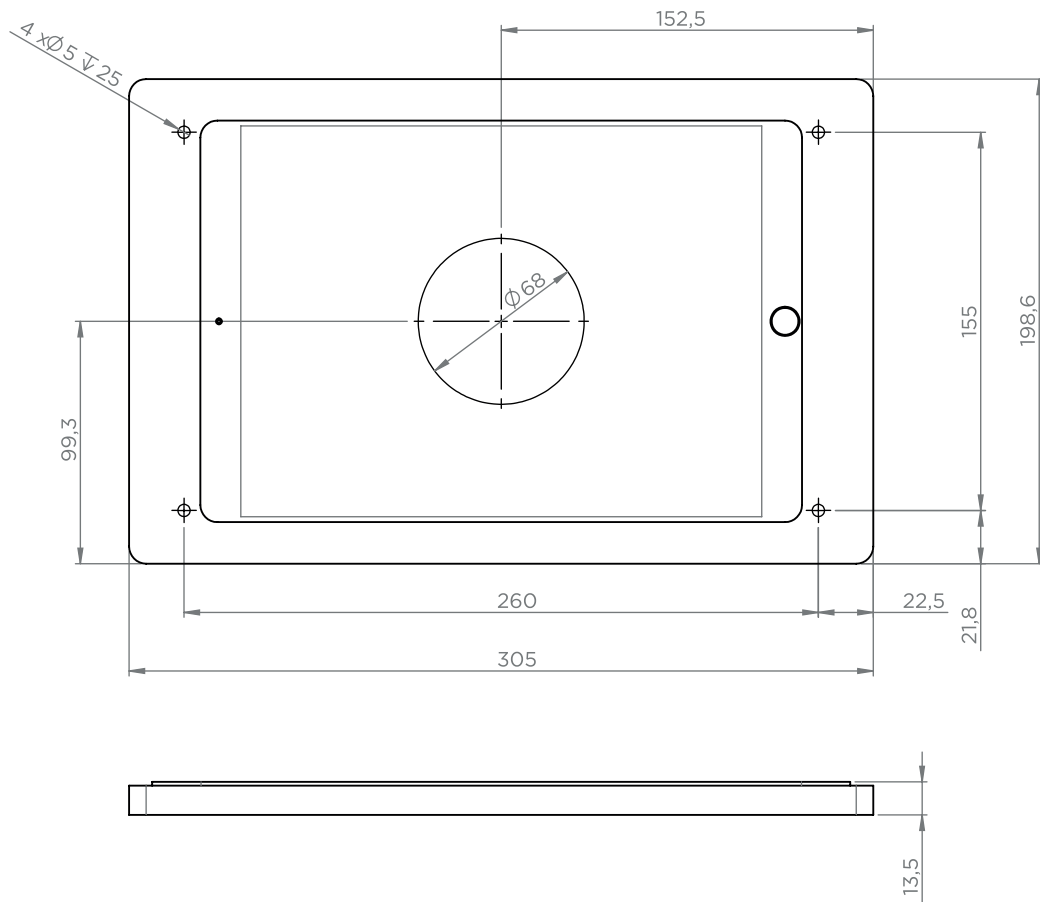

Companion Wall for iPad 10.2" / 10.5"