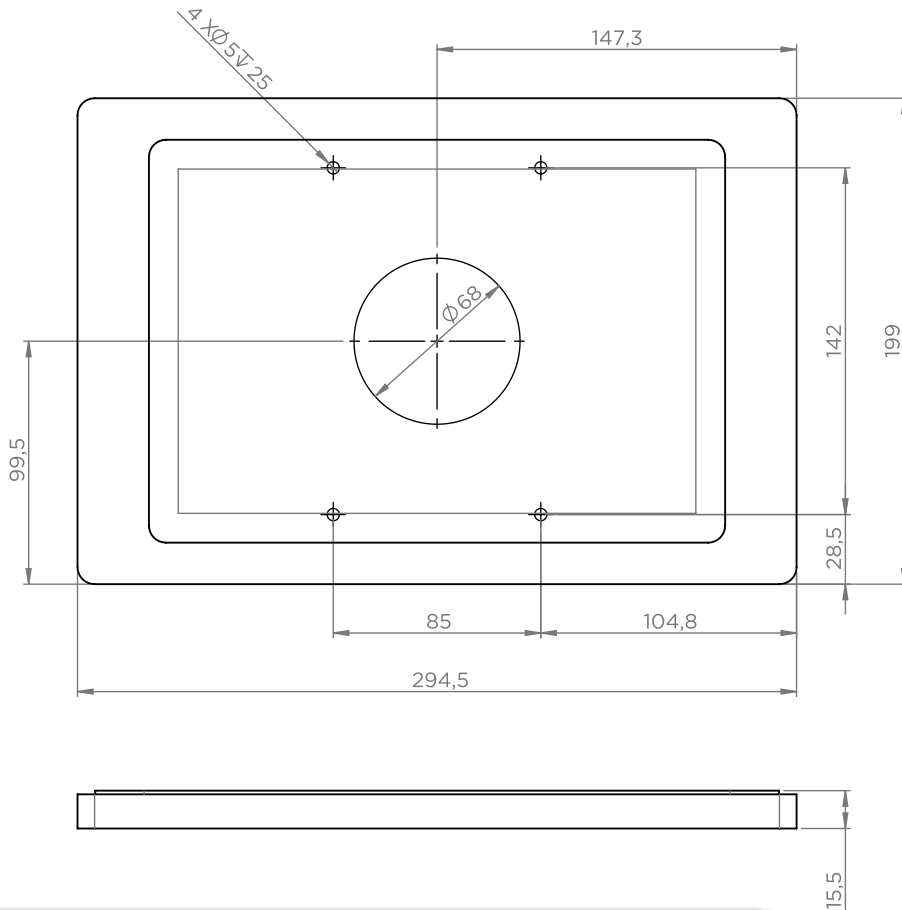

cable hidden
in the mount

magnetic
casing lock
& security screw

Accessories

full backplate
with double-sided tape
for installation on glass

Rotation Unit

USB socket
or PoE adapter

black powder
coated - RAL 9005

white powder
coated - RAL 9016

anthracite powder
coated - RAL 7016

Companion Wall for iPad 10.2" / 10.5"

Companion Wall for Samsung Tab A7 10.4"

Companion Wall for Samsung Tab A8 10.5"

Companion Wall for Microsoft Surface Go (1, 2, 3)