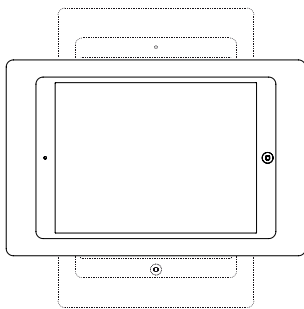

Companion Wall is a simple and pretty tablet wall mount. It is made from high-grade precisely machined aluminium, with powder coated surface finishing.

Product characteristics

vertically
or horizontally
mounted on a wall

cable hidden
in the mount

magnetic
casing lock
& security screw

Accessories

full backplate
with double-sided tape
for installation on glass

Rotation Unit

USB socket
or PoE adapter

black powder
coated - RAL 9005