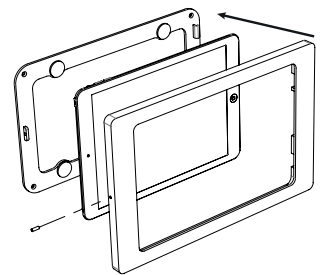

Companion Wall is a simple and pretty tablet wall mount. It is made from high-grade precisely machined aluminium, with powder coated surface finishing.

Product characteristics

vertically
or horizontally
mounted on a wall

cable hidden
in the mount

magnetic
casing lock
& security screw

Accessories

full backplate
with double-sided tape
for installation on glass

Rotation Unit

USB socket
or PoE adapter

black powder
coated - RAL 9005