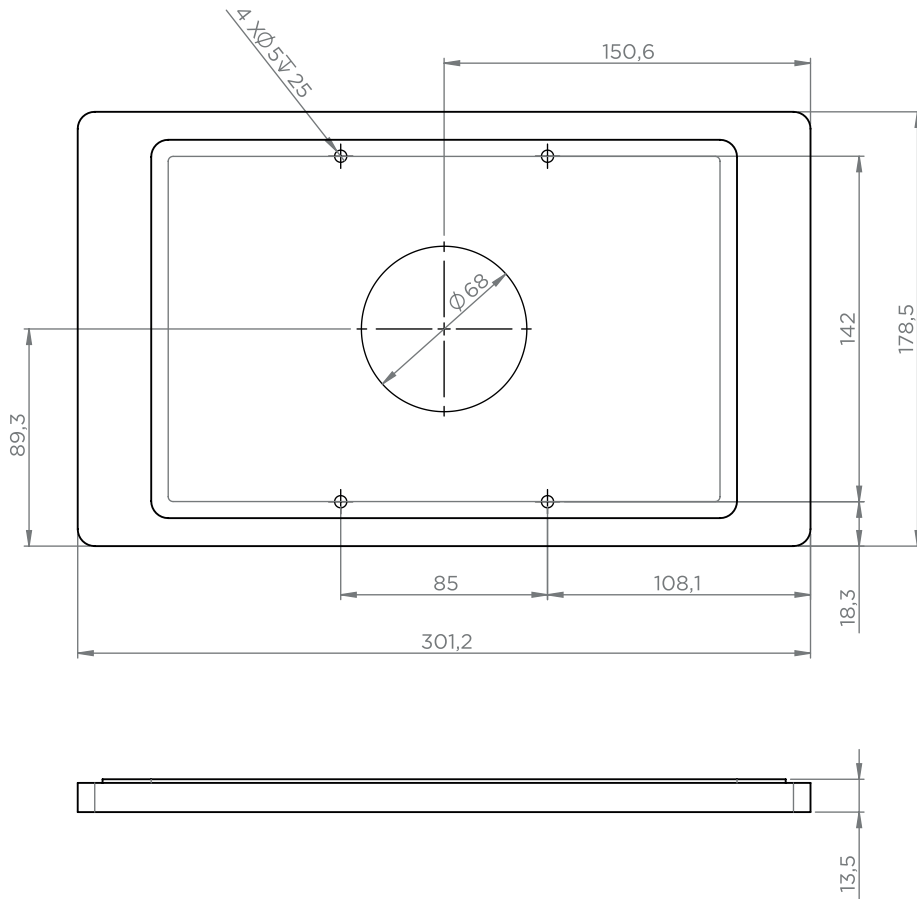

cable hidden
in the mount

magnetic
casing lock
& security screw

Accessories

full backplate
with double-sided tape
for installation on glass

Rotation Unit

USB socket
or PoE adapter

black powder
coated - RAL 9005

white powder
coated - RAL 9016

anthracite powder
coated - RAL 7016

Companion Wall for iPad 10.2" / 10.5"

Companion Wall for Samsung Tab A7 10.4"

Companion Wall for Samsung Tab A8 10.5"

Companion Wall for Microsoft Surface Go (1, 2, 3)