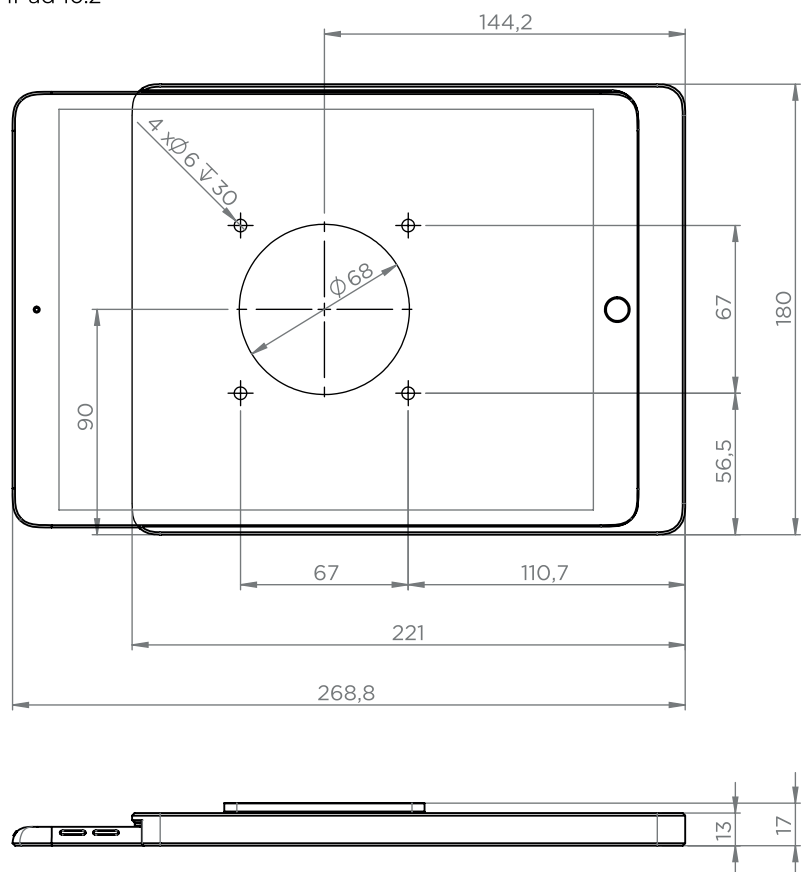

## Accessories

USB socket or PoE adapter

silver anodized

black anodized

white powder coated - RAL 9016

Dame Wall Home for iPad 10.2"

Dame Wall Home for iPad Air 4 10.9 / Pro 11"

| DSP number         | EAN           | Product  | Compatible devices   | Weight<br><i>in kg</i> |
|--------------------|---------------|--|--|------------------------|
| DSP-2-12-1002-00   | 4260600743127 | Dame Wall Home for iPad 10.2" USB-A White Powder Coated                | iPad 10.2" (7th gen.)   iPad 10.2" (8th gen.)                        | 0.7                    |
| DSP-2-12-1002-11   | 4260600743103 | Dame Wall Home for iPad 10.2" USB-A Silver Anodized                    | iPad 10.2" (7th gen.)   iPad 10.2" (8th gen.)                        | 0.7                    |
| DSP-2-12-1002-12   | 4260600743110 | Dame Wall Home for iPad 10.2" USB-A Black Anodized                     | iPad 10.2" (7th gen.)   iPad 10.2" (8th gen.)                        | 0.7                    |
| DSP-2-12-1100-00   | 4260600743233 | Dame Wall Home for iPad Air 4 10.9 / Pro 11" USB-A White Powder Coated | iPad Air 4 10.9"   iPad Pro 11" (1st gen.)   iPad Pro 11" (2nd gen.) | 0.7                    |
| DSP-2-12-1100-11   | 4260600743240 | Dame Wall Home for iPad Air 4 10.9 / Pro 11" USB-A Silver Anodized     | iPad Air 4 10.9"   iPad Pro 11" (1st gen.)   iPad Pro 11" (2nd gen.) | 0.7                    |
| DSP-2-12-1100-12   | 4260600743257 | Dame Wall Home for iPad Air 4 10.9 / Pro 11" USB-A Black Anodized      | iPad Air 4 10.9"   iPad Pro 11" (1st gen.)   iPad Pro 11" (2nd gen.) | 0.7                    |
| DSP-2-12-1100-00-C | 4260600743301 | Dame Wall Home for iPad Air 4 10.9 / Pro 11" USB-C White Powder Coated | iPad Air 4 10.9"   iPad Pro 11" (1st gen.)   iPad Pro 11" (2nd gen.) | 0.7                    |
| DSP-2-12-1100-11-C | 4260600743318 | Dame Wall Home for iPad Air 4 10.9 / Pro 11" USB-C Silver Anodized     | iPad Air 4 10.9"   iPad Pro 11" (1st gen.)   iPad Pro 11" (2nd gen.) | 0.7                    |
| DSP-2-12-1100-12-C | 4260600743325 | Dame Wall Home for iPad Air 4 10.9 / Pro 11" USB-C Black Anodized      | iPad Air 4 10.9"   iPad Pro 11" (1st gen.)   iPad Pro 11" (2nd gen.) | 0.7                    |
| DSP-99-USB         | 4260600743059 | USB electric concealed socket 12 W 2.4 A                               | All Displine tablet wall mounts                                      | 0.17                   |