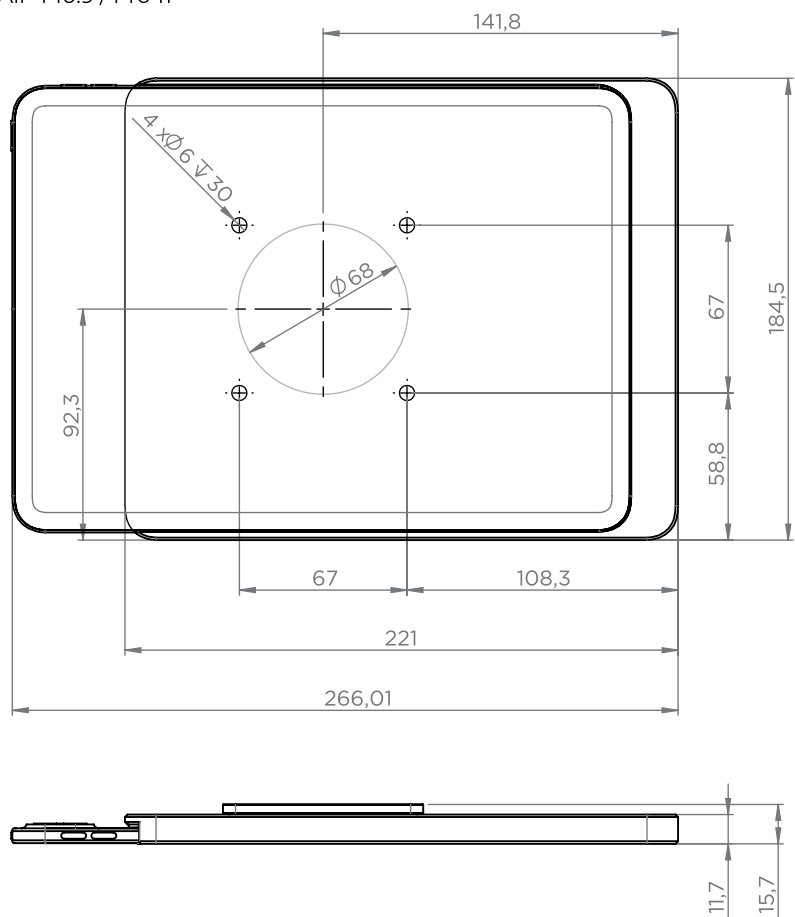

## Accessories

USB socket or PoE adapter

silver anodized

black anodized

white powder coated - RAL 9016

Dame Wall Home for iPad 10.2"

Dame Wall Home for iPad Air 4 10.9 / Pro 11"

| DSP number         | EAN           | Product  | Compatible devices   | Weight<br><i>in kg</i> |
|--------------------|---------------|--|--|------------------------|
| DSP-2-12-1002-00   | 4260600743127 | Dame Wall Home for iPad 10.2" USB-A White Powder Coated                | iPad 10.2" (7th gen.)   iPad 10.2" (8th gen.)                        | 0.7                    |
| DSP-2-12-1002-11   | 4260600743103 | Dame Wall Home for iPad 10.2" USB-A Silver Anodized                    | iPad 10.2" (7th gen.)   iPad 10.2" (8th gen.)                        | 0.7                    |
| DSP-2-12-1002-12   | 4260600743110 | Dame Wall Home for iPad 10.2" USB-A Black Anodized                     | iPad 10.2" (7th gen.)   iPad 10.2" (8th gen.)                        | 0.7                    |
| DSP-2-12-1100-00   | 4260600743233 | Dame Wall Home for iPad Air 4 10.9 / Pro 11" USB-A White Powder Coated | iPad Air 4 10.9"   iPad Pro 11" (1st gen.)   iPad Pro 11" (2nd gen.) | 0.7                    |
| DSP-2-12-1100-11   | 4260600743240 | Dame Wall Home for iPad Air 4 10.9 / Pro 11" USB-A Silver Anodized     | iPad Air 4 10.9"   iPad Pro 11" (1st gen.)   iPad Pro 11" (2nd gen.) | 0.7                    |
| DSP-2-12-1100-12   | 4260600743257 | Dame Wall Home for iPad Air 4 10.9 / Pro 11" USB-A Black Anodized      | iPad Air 4 10.9"   iPad Pro 11" (1st gen.)   iPad Pro 11" (2nd gen.) | 0.7                    |
| DSP-2-12-1100-00-C | 4260600743301 | Dame Wall Home for iPad Air 4 10.9 / Pro 11" USB-C White Powder Coated | iPad Air 4 10.9"   iPad Pro 11" (1st gen.)   iPad Pro 11" (2nd gen.) | 0.7                    |
| DSP-2-12-1100-11-C | 4260600743318 | Dame Wall Home for iPad Air 4 10.9 / Pro 11" USB-C Silver Anodized     | iPad Air 4 10.9"   iPad Pro 11" (1st gen.)   iPad Pro 11" (2nd gen.) | 0.7                    |
| DSP-2-12-1100-12-C | 4260600743325 | Dame Wall Home for iPad Air 4 10.9 / Pro 11" USB-C Black Anodized      | iPad Air 4 10.9"   iPad Pro 11" (1st gen.)   iPad Pro 11" (2nd gen.) | 0.7                    |
| DSP-99-USB         | 4260600743059 | USB electric concealed socket 12 W 2.4 A                               | All Displine tablet wall mounts                                      | 0.17                   |