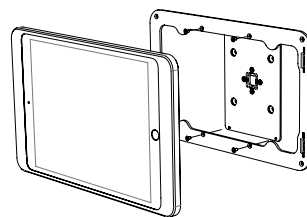

Dame Wall is an elegant and slim tablet wall mount. It is made from high-grade precisely machined aluminium, with smoothly anodized or powder coated surface finishing.

## Product characteristics

vertically  
or horizontally  
mounted on a wall

cable hidden  
in the mount

magnetic  
casing lock  
& security screw

## Accessories

full backplate  
with double-sided tape  
for installation on glass

Rotation Unit

USB socket  
or PoE adapter

silver  
anodized

black  
anodized

white powder  
coated - RAL 9016

Dame Wall for iPad mini 7.9"