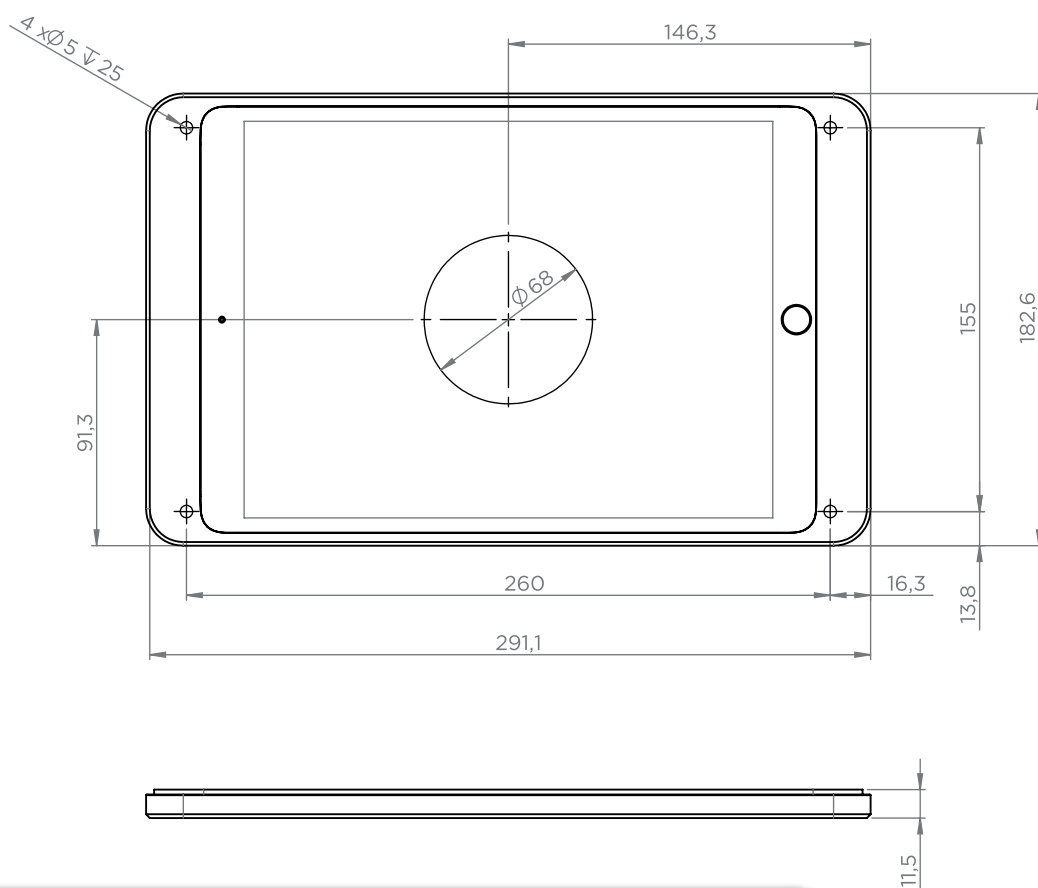

Dame Wall for iPad 10.2" / 10.5"