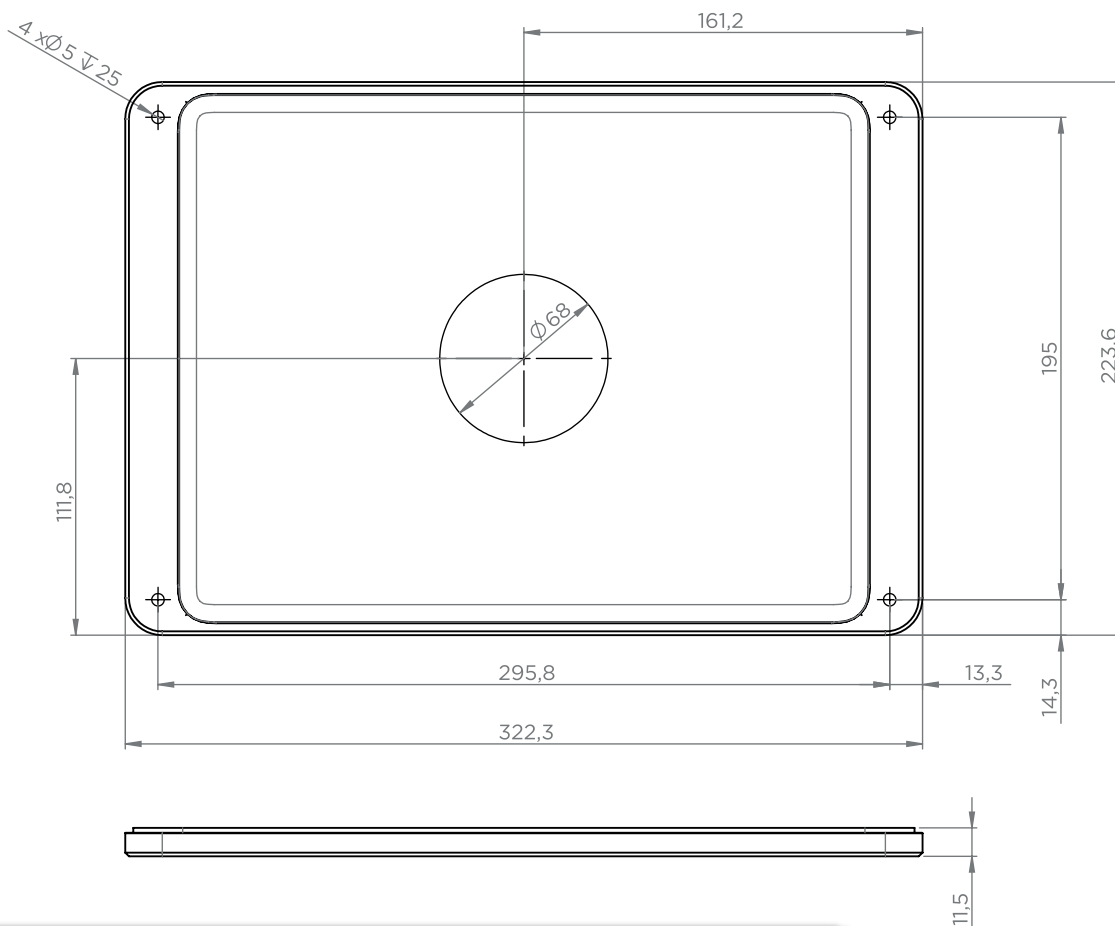

Dame Wall for iPad Pro 12.9"