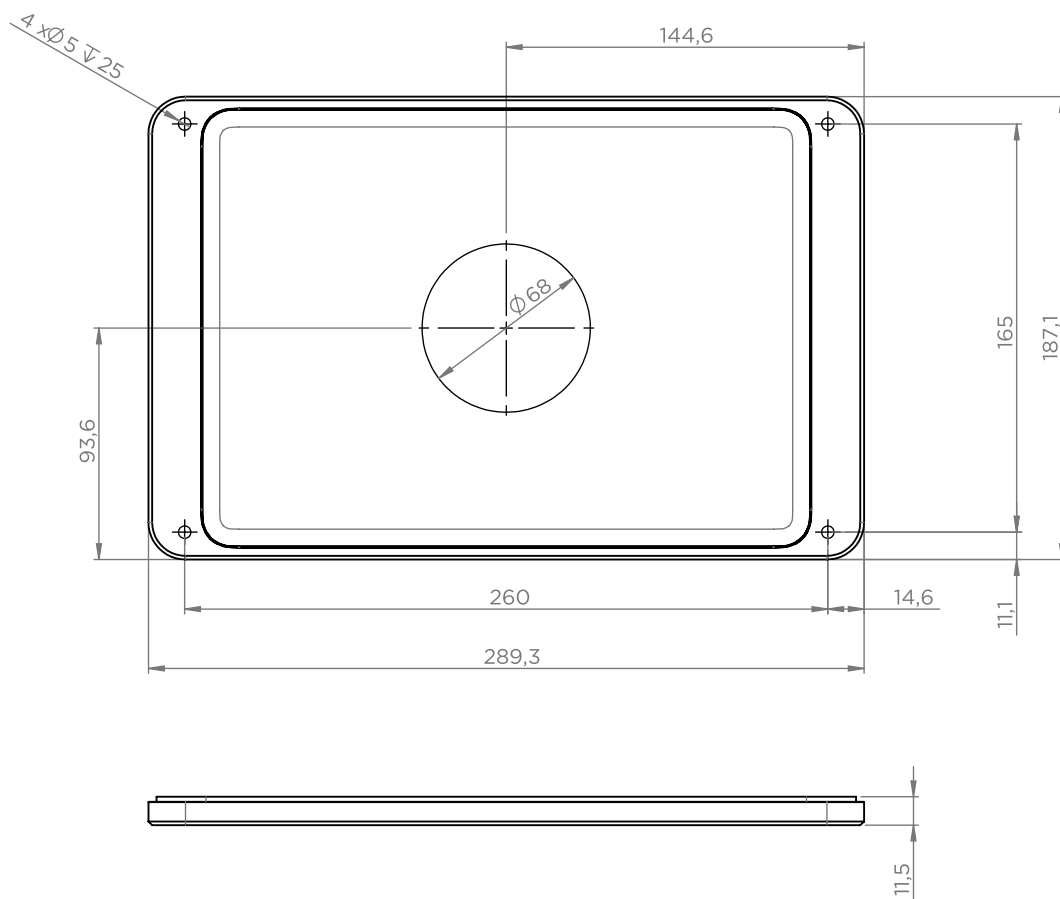

Dame Wall for iPad mini 6th gen. 8,3"

Dame Wall for iPad 9.7

Dame Wall for iPad 10.2" / 10.5"

Dame Wall for iPad Air 4 10.9 / Pro 11"

Dame Wall for iPad Pro 12.9"

DSP number	EAN	Product	Compatible devices	Weight <i>in kg</i>
DSP-2-10-1079-00	4260600740720	Dame Wall for iPad mini 7.9" White Powder Coated	iPad mini 7.9" (4th gen.)   iPad mini 7.9" (5th gen.)	0.55
DSP-2-10-1079-11	4260600740782	Dame Wall for iPad mini 7.9" Silver Anodized	iPad mini 7.9" (4th gen.)   iPad mini 7.9" (5th gen.)	0.55
DSP-2-10-1079-12	4260600740799	Dame Wall for iPad mini 7.9" Black Anodized	iPad mini 7.9" (4th gen.)   iPad mini 7.9" (5th gen.)	0.55
DSP-2-10-1083-00	4260600744179	Dame Wall for iPad mini 6 8.3" White Powder Coated	iPad mini 8.3" (6th gen.)	0.447
DSP-2-10-1083-11	4260600744186	Dame Wall for iPad mini 6 8.3" Silver Anodized	iPad mini 8.3" (6th gen.)	0.447
DSP-2-10-1083-12	4260600744193	Dame Wall for iPad mini 6 8.3" Black Anodized	iPad mini 8.3" (6th gen.)	0.447
DSP-2-10-1097-00	4260600740843	Dame Wall for iPad 9.7" White Powder Coated	iPad 9.7" (5th gen.)   iPad 9.7" (6th gen.)   iPad Air 9.7"   iPad Air 2 9.7"   iPad Pro 9.7" (1st gen.)	0.64
DSP-2-10-1097-11	4260600740928	Dame Wall for iPad 9.7" Silver Anodized	iPad 9.7" (5th gen.)   iPad 9.7" (6th gen.)   iPad Air 9.7"   iPad Air 2 9.7"   iPad Pro 9.7" (1st gen.)	0.64
DSP-2-10-1097-12	4260600740935	Dame Wall for iPad 9.7" Black Anodized	iPad 9.7" (5th gen.)   iPad 9.7" (6th gen.)   iPad Air 9.7"   iPad Air 2 9.7"   iPad Pro 9.7" (1st gen.)	0.64
DSP-2-10-1002-00	4260600742625	Dame Wall for iPad 10.2" / 10.5" White Powder Coated	iPad 10.2" (7th gen.)   iPad 10.2" (8th gen.)   iPad 10.2" (9th gen.)   iPad Pro 10.5" (2nd gen.)   iPad Air 10.5" (3rd gen.)	0.66
DSP-2-10-1002-11	4260600742632	Dame Wall for iPad 10.2" / 10.5" Silver Anodized	iPad 10.2" (7th gen.)   iPad 10.2" (8th gen.)   iPad 10.2" (9th gen.)   iPad Pro 10.5" (2nd gen.)   iPad Air 10.5" (3rd gen.)	0.66
DSP-2-10-1002-12	4260600742649	Dame Wall for iPad 10.2" / 10.5" Black Anodized	iPad 10.2" (7th gen.)   iPad 10.2" (8th gen.)   iPad 10.2" (9th gen.)   iPad Pro 10.5" (2nd gen.)   iPad Air 10.5" (3rd gen.)	0.66
DSP-2-10-1002-06	4260600743134	Dame Wall for iPad 10.2" / 10.5" Anthracite Grey (RAL 7016) Powder Coated	iPad 10.2" (7th gen.)   iPad 10.2" (8th gen.)   iPad 10.2" (9th gen.)   iPad Pro 10.5" (2nd gen.)   iPad Air 10.5" (3rd gen.)	0.66
DSP-2-10-1100-00	4260600743141	Dame Wall for iPad Air 4 10.9" / Pro 11" White Powder Coated	iPad Air 4 10.9"   iPad Air 5 10.9"   iPad Pro 11" (1st gen.)   iPad Pro 11" (2nd gen.)	0.7
DSP-2-10-1100-11	4260600743158	Dame Wall for iPad Air 4 10.9" / Pro 11" Silver Anodized	iPad Air 4 10.9"   iPad Air 5 10.9"   iPad Pro 11" (1st gen.)   iPad Pro 11" (2nd gen.)	0.7
DSP-2-10-1100-12	4260600743165	Dame Wall for iPad Air 4 10.9" / Pro 11" Black Anodized	iPad Air 4 10.9"   iPad Air 5 10.9"   iPad Pro 11" (1st gen.)   iPad Pro 11" (2nd gen.)	0.7
DSP-2-10-1329-00	4260600742571	Dame Wall for iPad Pro 12.9" White Powder Coated	iPad Pro (3rd gen.)   iPad Pro (4th gen.)	0.82
DSP-2-10-1329-11	4260600742588	Dame Wall for iPad Pro 12.9" Silver Anodized	iPad Pro (3rd gen.)   iPad Pro (4th gen.)	0.82
DSP-2-10-1329-12	4260600742595	Dame Wall for iPad Pro 12.9" Black Anodized	iPad Pro (3rd gen.)   iPad Pro (4th gen.)	0.82
DSP-2-10-1329-06	4260600743097	Dame Wall for iPad Pro 12.9" Anthracite Grey (RAL 7016) Powder Coated	iPad Pro (3rd gen.)   iPad Pro (4th gen.)	0.82
DSP-99-RU	4260600743042	Rotation Unit	Dame Wall for iPad 10.2" / 10.5", Dame Wall for iPad 10.9" / 11"	0.6
DSP-98-RU	4260600743844	Rotation Unit for Dame Wall iPad 12.9	Dame Wall for iPad Pro 12.9"	0.74
DSP-99-USB	4260600743059	USB electric concealed socket 12 W 2.4 A	All Displine tablet wall mounts	0.17
DSP-99-GL	4260600743271	Backplate for glass wall	All Displine tablet wall mounts	on demand