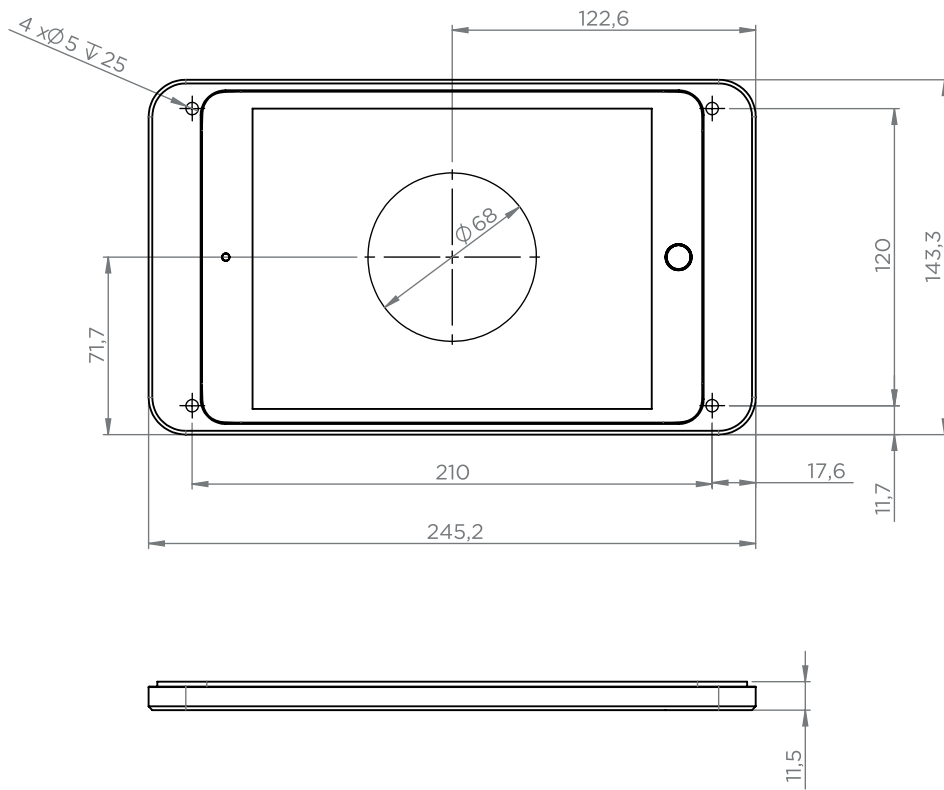

Dame Wall is an elegant and slim tablet wall mount. It is made from high-grade precisely machined aluminium, with smoothly anodized or powder coated surface finishing.

## Product characteristics

vertically  
or horizontally  
mounted on a wall

cable hidden  
in the mount

magnetic  
casing lock  
& security screw

## Accessories

full backplate  
with double-sided tape  
for installation on glass

Rotation Unit

USB socket  
or PoE adapter

silver  
anodized

black  
anodized

white powder  
coated - RAL 9016

Dame Wall for iPad mini 7.9"