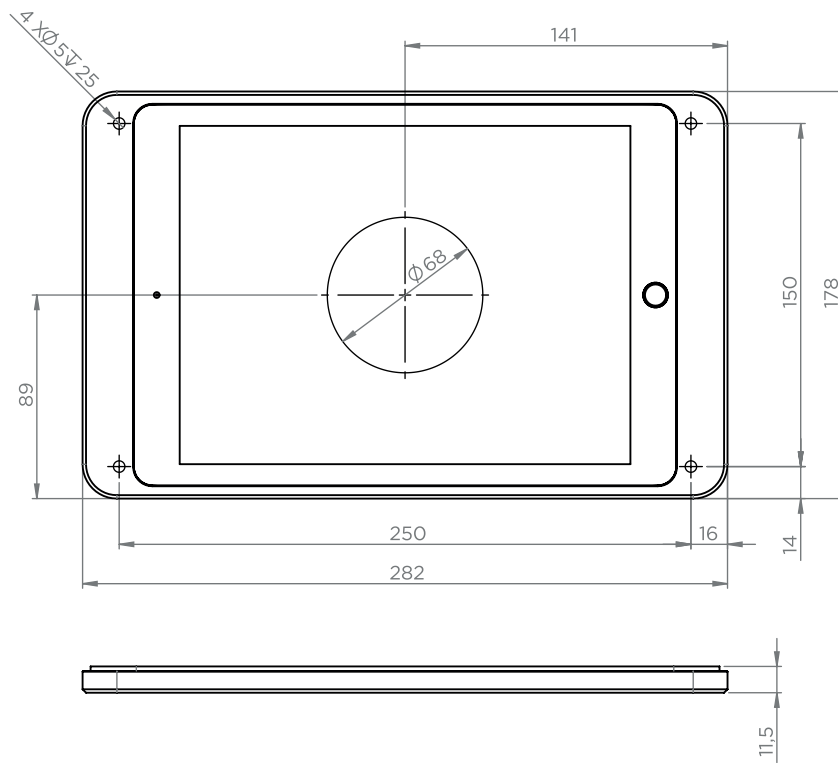

Dame Wall for iPad 9.7