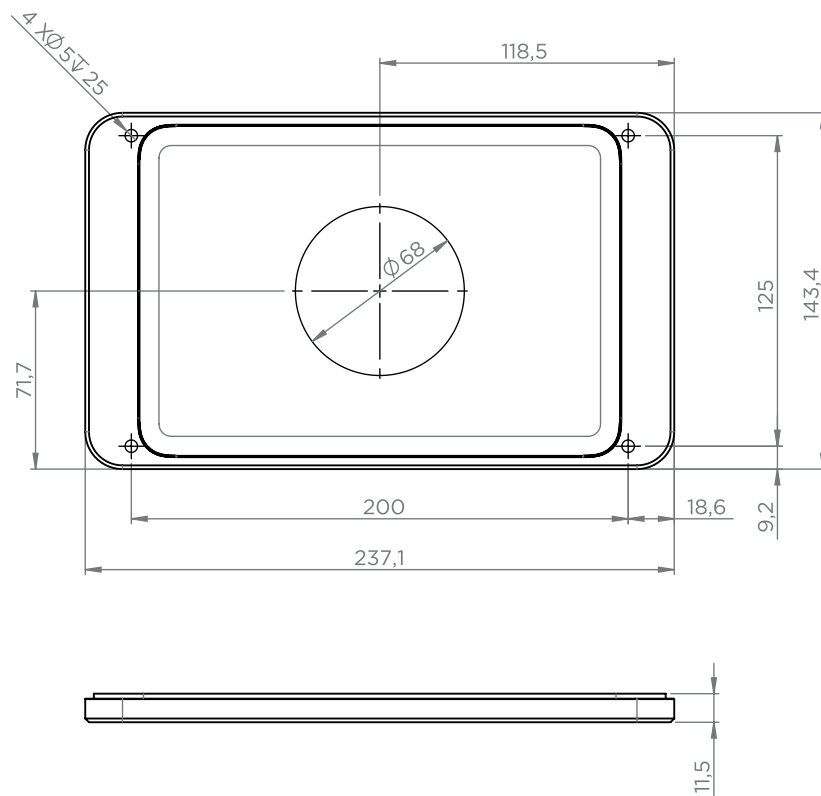

Dame Wall for iPad mini 6th gen. 8,3"