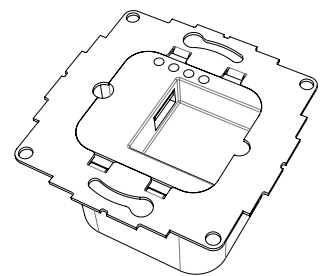

Dame Wall is an elegant and slim tablet wall mount. It is made from high-grade precisely machined aluminium, with smoothly anodized or powder coated surface finishing.

## Product characteristics

vertically  
or horizontally  
mounted on a wall

cable hidden  
in the mount

magnetic  
casing lock  
& security screw

## Accessories

full backplate  
with double-sided tape  
for installation on glass

Rotation Unit

USB socket  
or PoE adapter

silver  
anodized

black  
anodized

white powder  
coated - RAL 9016

Dame Wall for iPad mini 7.9"