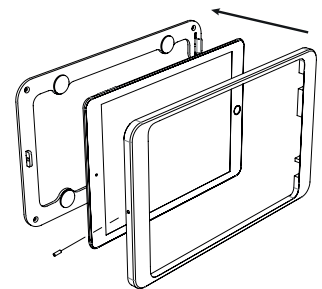

Dame Wall is an elegant and slim tablet wall mount. It is made from high-grade precisely machined aluminium, with smoothly anodized or powder coated surface finishing.

## Product characteristics

vertically  
or horizontally  
mounted on a wall

cable hidden  
in the mount

magnetic  
casing lock  
& security screw

## Accessories

full backplate  
with double-sided tape  
for installation on glass

Rotation Unit

USB socket  
or PoE adapter

silver  
anodized

black  
anodized

white powder  
coated - RAL 9016

Dame Wall for iPad mini 7.9"